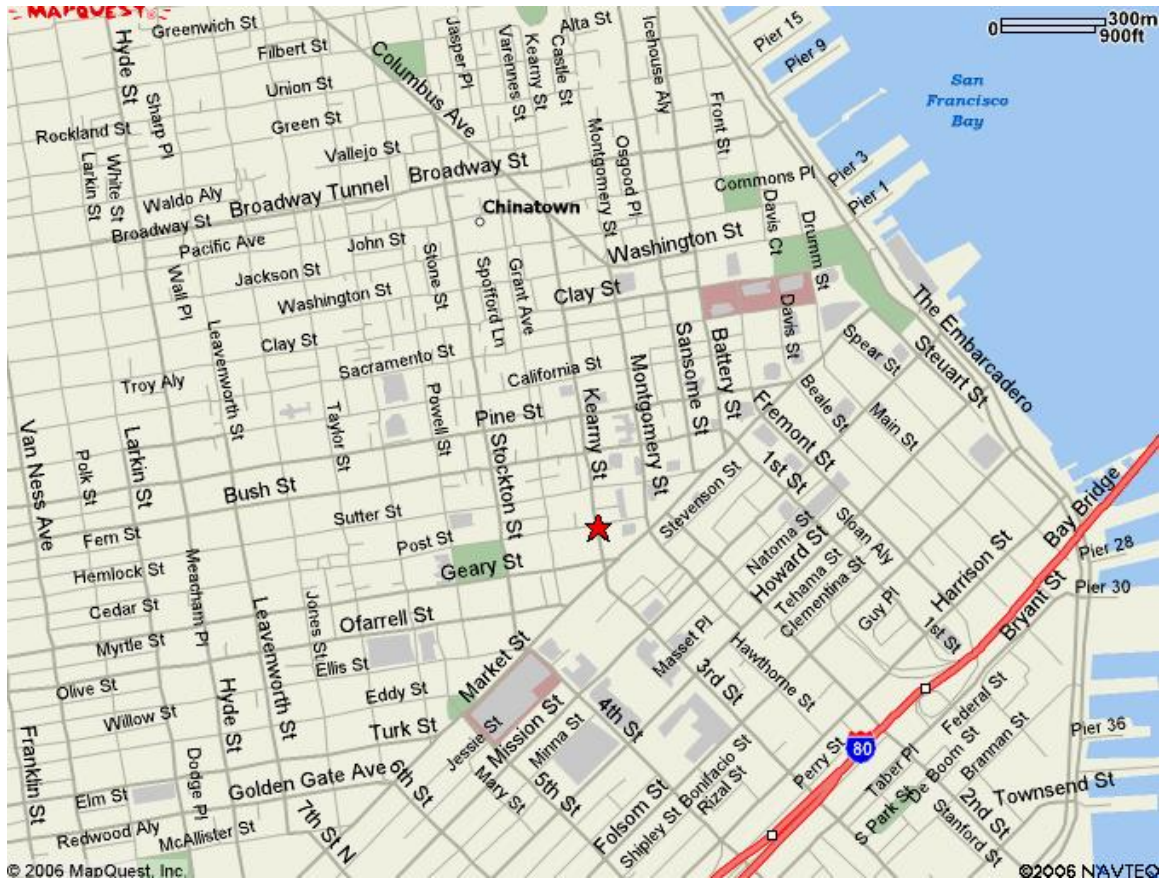

Where to find us

San Francisco Office and Learning Center

88 Kearny Street, 12th Floor
San Francisco, CA 94108
Phone: 415-343-2600
Fax: 415-343-2608

Driving from the Peninsula

- From 101 North, transfer to 1-80 (Bay Bridge)
- Take Bryant Street exit and turn left onto Bryant Street,
- Turn left onto 3rd Street (3rd Street becomes Kearny), to 88 Kearny Street. Our offices are located just past Market Street. The closest parking is located in the Hearst Garage, 45 Third Street (one block south of Market)

Driving from the East Bay (Bay Bridge)

- Take i-80 West across the Bay Bridge
- Take Fremont Street exit.
- Turn left onto Howard Street
- Turn right onto 3rd Street (3rd Street becomes Kearny). To 88 Kearny Street. Our offices are located just past Market Street. The closest parking is located in the Hearst Garage, 45 Third Street (one block south of Market)

Driving from the North Bay (Golden Gate Bridge)

- From the Golden Gate Bridge, take the Downtown/Lombard Street exit
- Follow Lombard (East) to Van Ness Avenue
- Turn left on Van Ness
- Turn right on Bay
- Turn right onto Columbus Avenue
- Take Columbus to the TransAmerica tower and veer left onto Montgomery.
- Turn Right onto Market Street
- Turn Right onto Geary Street and make an immediate right onto Kearny to 88 Kearny Street. Our offices are located just past Market Street. The closest parking is located in the Hearst Garage, 45 Third Street (one block south of Market)

CAL Train

The Cal Train station is at the corner of 4th and King station. Exit the station onto Townsend and walk left to 7th Street. The terminal for MUNI buses 30 and 45 is on Townsend Street.

Municipal Railway (MUNI)